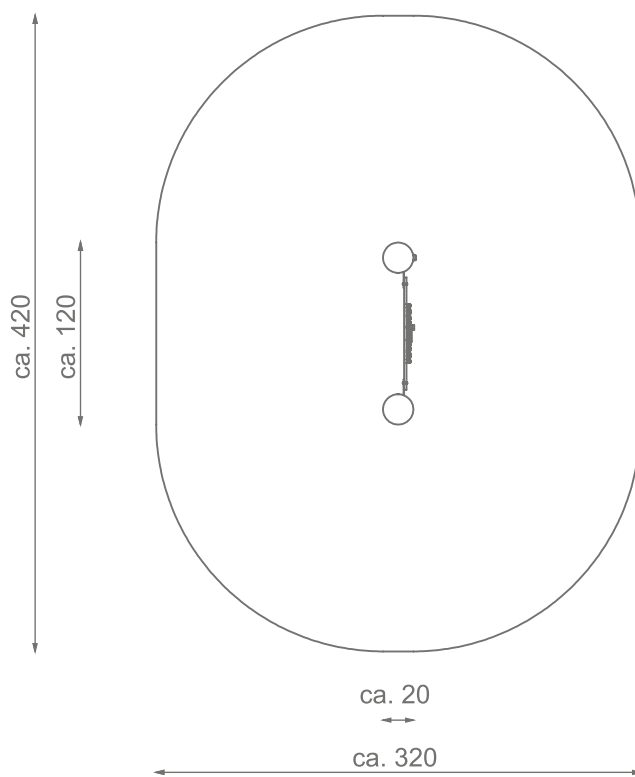

Information about the product

Dimensions	ca. 120 x 20 cm
Safety zone	ca. 420 x 320cm
Safety zone area	ca. 11,5 m ²
Overall height	ca. 130 cm
Free fall height	-
Amount of users	1
Product complies with EN 1176-1:2017-12	Yes
Availability of spare parts	Yes
Age range	1-12

Functions

Socializing

Sensory
Integration

Education panel

SKALA 1:50

Materials

Natural robinia wood

Elements:
HDPE 15 mm