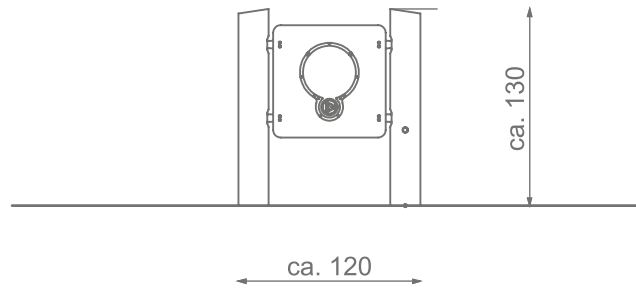

Information about the product

Dimensions	ca. 120 x 20 cm
Safety zone	ca. 420 x 320cm
Safety zone area	ca. 11,5 m ²
Overall height	ca. 130 cm
Free fall height	-
Amount of users	1
Product complies with EN 1176-1:2017-12	Yes
Availability of spare parts	Yes
Age range	1-12

Functions

Socializing

Sensory
Integration

Education panel

SKALA 1:50

Materials

Natural robinia wood

Elements:
HDPE 15 mm